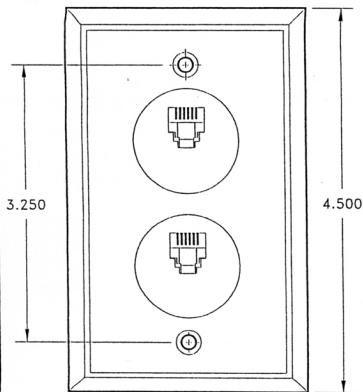

FRONT VIEW

REAR VIEW

SIDE VIEW

WIRES NOT SHOWN

## MATERIAL:

- (HOUSING) - ABS MOLDING COMPOUND  
(CONTACT) - BRASS, GOLD OVER NICKEL
- EACH PART IS INDIVIDUALLY PACKAGED IN A PLASTIC BAG.
  - ALL DIMENSIONS ARE APPROXIMATE AND SHOULD BE USED FOR REFERENCE ONLY.
  - TWO 6-32 X .875 LONG SCREWS FOR MOUNTING SHIPPED LOOSE. NOT SHOWN ON DRAWING.

IVORY	
WHITE	
COLOR	PART NO
 <b>CUI STACK</b>	

DESCRIPTION: DUAL FLUSH MOUNT WALLPLATE, RJ12

COLOR: ASH

MATERIAL: 

DWG NO. D.S. 1208

CHK:

APRVD: 

REV.: A