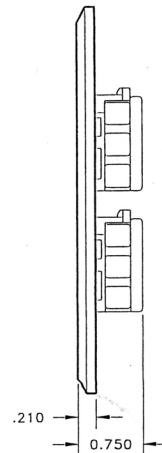

FRONT VIEW

REAR VIEW

SIDE VIEW

WIRES NOT SHOWN

## MATERIAL:

- (HOUSING) - ABS MOLDING COMPOUND  
(CONTACT) - BRASS, GOLD OVER NICKEL
- EACH PART IS INDIVIDUALLY PACKAGED IN A PLASTIC BAG.
  - ALL DIMENSIONS ARE APPROXIMATE AND SHOULD BE USED FOR REFERENCE ONLY.
  - TWO 6-32 X .875 LONG SCREWS FOR MOUNTING SHIPPED LOOSE. NOT SHOWN ON DRAWING.

IVORY	
WHITE	
COLOR	PART NO
 <b>CUI STACK</b>	

DESCRIPTION: DUAL FLUSH MOUNT WALLPLATE, RJ12

COLOR: ASH

MATERIAL: 

DWG NO. D.S. 1208

CHK:

APRVD: 

REV.: A

DWG BY: A. MEDINA

DATE: 03-08-2000

DO NOT SCALE

PART NO.:

AMK-0060