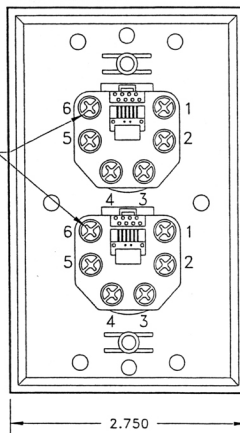

FRONT VIEW

REAR VIEW

SIDE VIEW

WIRES NOT SHOWN

## COLOR CODE

POS.	6P6C
1	WHITE
2	BLACK
3	RED
4	GREEN
5	YELLOW
6	BLUE

## MATERIAL:

- (HOUSING) - ABS MOLDING COMPOUND  
(CONTACT) - BRASS, GOLD OVER NICKEL
- EACH PART IS INDIVIDUALLY PACKAGED IN A PLASTIC BAG.
  - ALL DIMENSIONS ARE APPROXIMATE AND SHOULD BE USED FOR REFERENCE ONLY.
  - TWO 6-32 X .875 LONG SCREWS FOR MOUNTING SHIPPED LOOSE. NOT SHOWN ON DRAWING.

IVORY	
WHITE	
COLOR	PART NO
 <b>CUI STACK</b>	

DESCRIPTION: DUAL FLUSH MOUNT WALLPLATE, RJ12

COLOR: ASH

MATERIAL: 

DWG NO. D.S. 1208

CHK:

APRVD: 

REV.: A